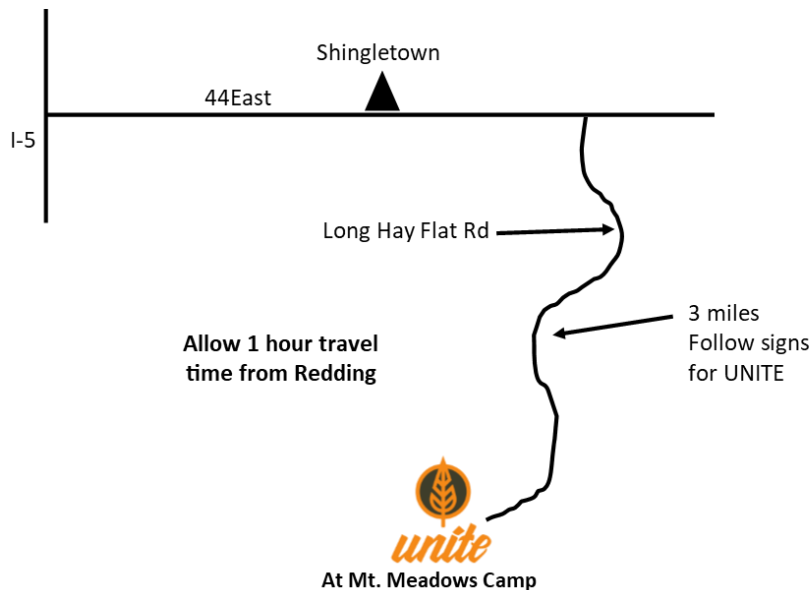

## UNITE CAMPS DIRECTIONS

**Camp Location & Address:** 7100 Arrowhead Rd, Shingletown, CA 96088

**Mailing Address:** P.O. Box 494591, Redding, CA 96049

**Telephone:** Camp (530) 474-3143

Follow HWY 44 East, turn right **on LONG HAY FLAT RD**. Look for unite sign the turn is about 10 minutes from Shingletown. You will see signs for Unite/Mt. Meadows along the way. The road will turn to a dirt logging road that is maintained. Once at the camp property take a left at the Y to enter the upper parking lot. Vehicles bringing luggage may take the right and pull around to the front of the camp lodge to unload.