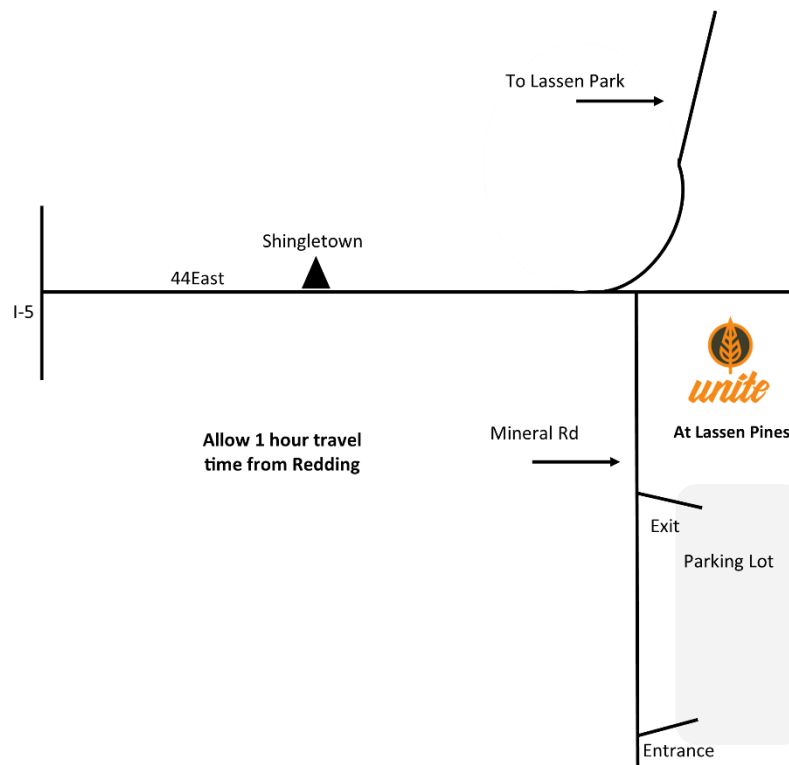

## UNITE CAMPS DIRECTIONS

### Lassen Pines

**Camp Location & Address:** 8071 Mineral Road, Shingletown, CA 96088

**Telephone:** Camp (530) 474-3160

From Redding: Take Hwy 44 east. After you pass through Shingletown it is about ten minutes to Lassen Pines. Turn right onto mineral road, to access the parking lot.